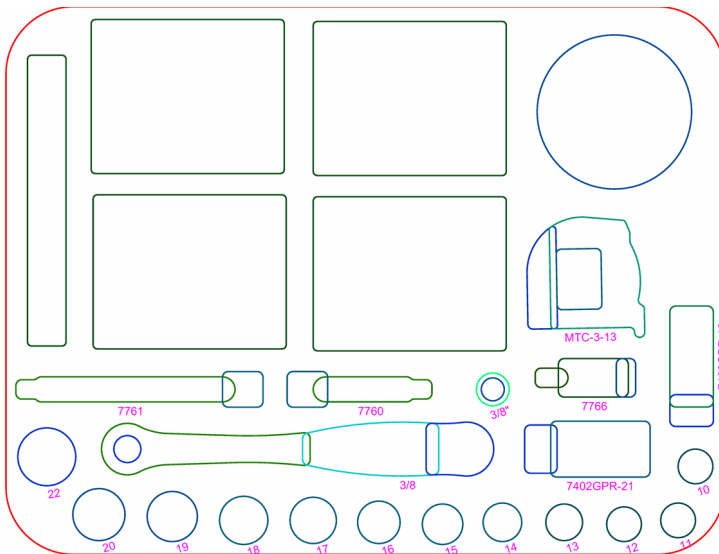

FOAM #2 - CUSTOMIZED (166642)

Dimension: 374x285x35mm (Height limit: 35mm)

Quantity: 1

TOOLS IN FOAM:

- **1x 7400SM-10 - 3/8" Square Drive Socket with 10 mm Hex Profile**
- **1x 7400SM-11 - 3/8" Square Drive Socket with 11 mm Hex Profile**
- **1x 7400SM-12 - 3/8" Square Drive Socket with 12 mm Hex Profile**
- **1x 7400SM-13 - 3/8" Square Drive Socket with 13 mm Hex Profile**
- **1x 7400SM-14 - 3/8" Square Drive Socket with 14 mm Hex Profile**
- **1x 7400SM-15 - 3/8" Square Drive Socket with 15 mm Hex Profile**
- **1x 7400SM-16 - 3/8" Square Drive Socket with 16 mm Hex Profile**
- **1x 7400SM-17 - 3/8" Square Drive Socket with 17 mm Hex Profile**
- **1x 7400SM-18 - 3/8" Square Drive Socket with 18 mm Hex Profile**
- **1x 7400SM-19 - 3/8" Square Drive Socket with 19 mm Hex Profile**
- **1x 7400SM-20 - 3/8" Square Drive Socket with 20 mm Hex Profile**
- **1x 7400SM-22 - 3/8" Square Drive Socket with 22 mm Hex Profile**
- **1x 7402GPR-16 - 3/8" Square Drive Spark Plug Socket, 16 mm**
- **1x 7402GPR-21 - 3/8" Square Drive Spark Plug Socket, 21 mm**
- **1x 7750RN - 3/8" Round Head Reversible Ratchet with 72 Teeth and 5° Action Angle 202 mm**
- **1x 7760 - 3/8" Square Drive Extension Bar 75 mm**
- **1x 7761 - 3/8" Square Drive Extension Bar 127 mm**
- **1x 7766 - 3/8" Square Drive Universal Joint 51.5 mm**