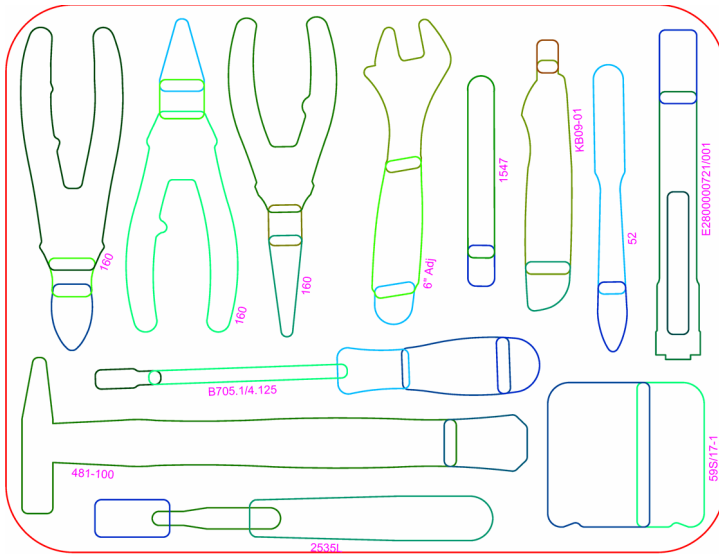

LASER BRAND:

LASER MARKING TYPE: Without laser marking

INLAY LASER TYPE: Without + Logo

GENERAL COMMENTS: Please remove accessories and the foam spaces of pocket lamp BLTS7P. just need the lamp itself and respective space

Order #BETMS280000754

FOAM #1 - CUSTOMIZED (166641)

Dimension: 374x285x35mm (Height limit: 35mm)

Quantity: 1

TOOLS IN FOAM:

- 1x 1547 - Professional Feeler Gauge with 20 Blades 100 mm**
- 1x 2101G-160 - ERGO™ Side Cutting Pliers with 2-Component Handle and Phosphate Finish**
- 1x 2430 GC-160 IP - ERGO™ Long Snipe Nose Pliers with Self-Opening Dual-Component Han**
- 1x 2535L - Magnetic Pick Up Tool with Light**
- 1x 2628 GC-160IP - ERGO™ Combination Pliers with Self-Opening Dual-Component Handles**
- 1x 481-100 - German DIN Locksmith's Hammer 100 g**
- 1x 52 - Spark Plug Wire Brush with Wooden Handle**
- 1x 59S/17-1 - 1/4" Bit Set for Slotted/Phillips/Pozidriv/Hex Head Screws 27 mm x 73 mm x 82 m**
- 1x 9070 - ERGO™ 20 mm Central Nut Adjustable Wrench with Rubber Handle and Phosphate**
- 1x B705.1/4.125 - 1/4" Magnetic Bit Holder 125 mm**
- 1x E2800000721/001 -**
- 1x KB09-01 - Snap Off Utility Knife with TPR Grip and 9 mm Blade**